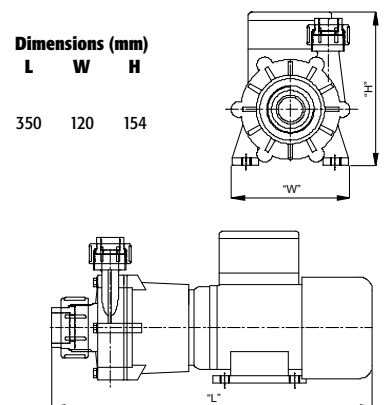

Type	Motor kW	Motor HP	Max SG at BEP	Net weight kg	In d/DN	Out d/DN
M10			1,25			
M11	0,18*	1/4*	1,22	5	32/25	20/15
M15			1,19			

* For 3-phase motors < 220V the indicated motor will be 0,25kW = 1/3HP
d/DN = OD/ID metric size pipe

Best Efficiency Point (BEP)