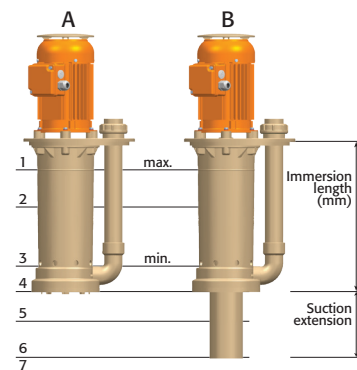

Type	kW	HP	Out(d/DN)
D110-018-300-PP	0,18*	1/4*	25/20
D110-025-300-PP	0,25*	1/3*	25/20
D110-037-300-PP	0,37*	1/2*	25/20
D110-055-300-PP	0,55	3/4	32/25

* For 3-phase motors < 220V the indicated motor will be one size bigger.