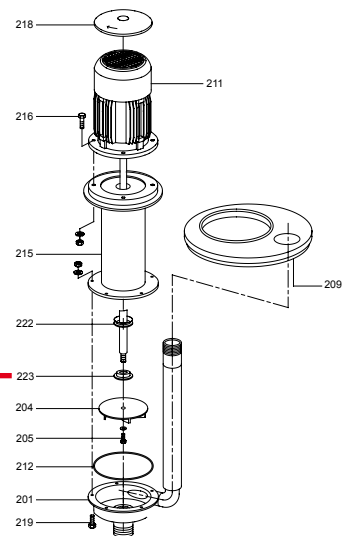

D164-OT

D161-X

(X = welded discharge pipe and PP mounting plate)

D165

(X )

Type	kW	HP	Immersion length (mm)	In BSP	Out BSP	Out # X BSP
D161-(X)(OT)	0,37	1/2	270	3/4"	3/4"	3/4"
D163-(X)(OT)	0,75	1	378	1"	1"	1"
D164-(X)(OT)	1,1	1 1/2	382	1 1/4"	1"	1 1/4"
D165-(X)(OT)	1,5	2	393	1 1/2"	1 1/4"	1 1/2"

Type	kW	HP	Immersion length (mm)	In BSP	Out BSP	Out # X BSP
D166-(X)(OT)	2,2	3	393	1 1/2"	1 1/4"	1 1/2"
D167-(X)(OT)	3	4	399	2"	1 1/2"	1 1/2"
D168-(X)(OT)	4	5 1/2	399	2"	1 1/2"	2"
D169-(X)(OT)	5,5	7	399	2"	1 1/2"	2"