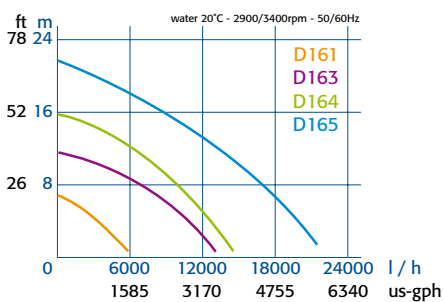

D164-OT

D161-X

(X = welded discharge pipe and PP mounting plate)

D165

(X )

Type	kW	HP	Immersion length (mm)	In BSP	Out BSP	Out # X BSP
D161-(X)(OT)	0,37	1/2	270	3/4"	3/4"	3/4"
D163-(X)(OT)	0,75	1	378	1"	1"	1"
D164-(X)(OT)	1,1	1 1/2	382	1 1/4"	1"	1 1/4"
D165-(X)(OT)	1,5	2	393	1 1/2"	1 1/4"	1 1/2"

Type	kW	HP	Immersion length (mm)	In BSP	Out BSP	Out # X BSP
D166-(X)(OT)	2,2	3	393	1 1/2"	1 1/4"	1 1/2"
D167-(X)(OT)	3	4	399	2"	1 1/2"	1 1/2"
D168-(X)(OT)	4	5 1/2	399	2"	1 1/2"	2"
D169-(X)(OT)	5,5	7	399	2"	1 1/2"	2"