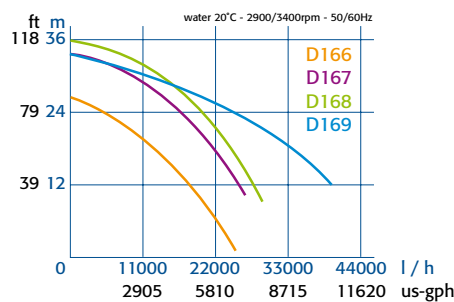

D164-OT

D161-X

(X = welded discharge pipe and PP mounting plate)

D165

(X )

Type	kW	HP	Immersion length (mm)	In BSP	Out BSP	Out # X BSP
D161-(X)(OT)	0,37	1/2	270	3/4"	3/4"	3/4"
D163-(X)(OT)	0,75	1	378	1"	1"	1"
D164-(X)(OT)	1,1	1 1/2	382	1 1/4"	1"	1 1/4"
D165-(X)(OT)	1,5	2	393	1 1/2"	1 1/4"	1 1/2"

Type	kW	HP	Immersion length (mm)	In BSP	Out BSP	Out # X BSP
D166-(X)(OT)	2,2	3	393	1 1/2"	1 1/4"	1 1/2"
D167-(X)(OT)	3	4	399	2"	1 1/2"	1 1/2"
D168-(X)(OT)	4	5 1/2	399	2"	1 1/2"	2"
D169-(X)(OT)	5,5	7	399	2"	1 1/2"	2"