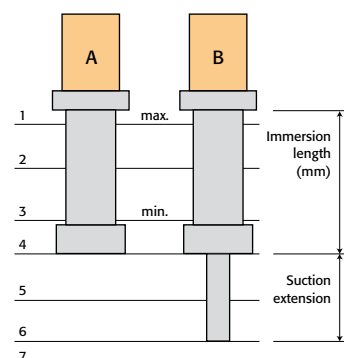

D164-OT

D161-X

(X = welded discharge pipe and PP mounting plate)

D165

(X )

Type	kW	HP	Immersion length (mm)	In BSP	Out BSP	Out # X BSP
D161-(X)(OT)	0,37	1/2	270	3/4"	3/4"	3/4"
D163-(X)(OT)	0,75	1	378	1"	1"	1"
D164-(X)(OT)	1,1	1 1/2	382	1 1/4"	1"	1 1/4"
D165-(X)(OT)	1,5	2	393	1 1/2"	1 1/4"	1 1/2"

Type	kW	HP	Immersion length (mm)	In BSP	Out BSP	Out # X BSP
D166-(X)(OT)	2,2	3	393	1 1/2"	1 1/4"	1 1/2"
D167-(X)(OT)	3	4	399	2"	1 1/2"	1 1/2"
D168-(X)(OT)	4	5 1/2	399	2"	1 1/2"	2"
D169-(X)(OT)	5,5	7	399	2"	1 1/2"	2"