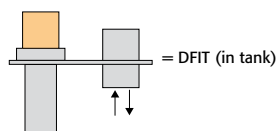

Qmax l/h	Hmax m	Motor kW	Immersion length (mm)	Mounting plate (mm)	Connection outlet	Pump	Chamber	Medium	Material
8000	12	0,55	400	600 x 300	d32/DN25	DF(IT)172	71A/72A	K/P	PP/PVDF
						DF(IT)172	7A	B1	PP
11000	17	0,75				DF(IT)173	71A/72A	K/P	PP/PVDF
						DF(IT)173	7A	B2	PP

K = cartridges

Qty x L

71A-K = 7 x 10"
72A-K = 7 x 20"

P = discs

Qty OD/ID

31Z-P = 32 x 136/32
71Z-P = 32 x 205/32

B = bag

L x OD (mm)

B1 = 430 x 180
B2 = 860 x 180