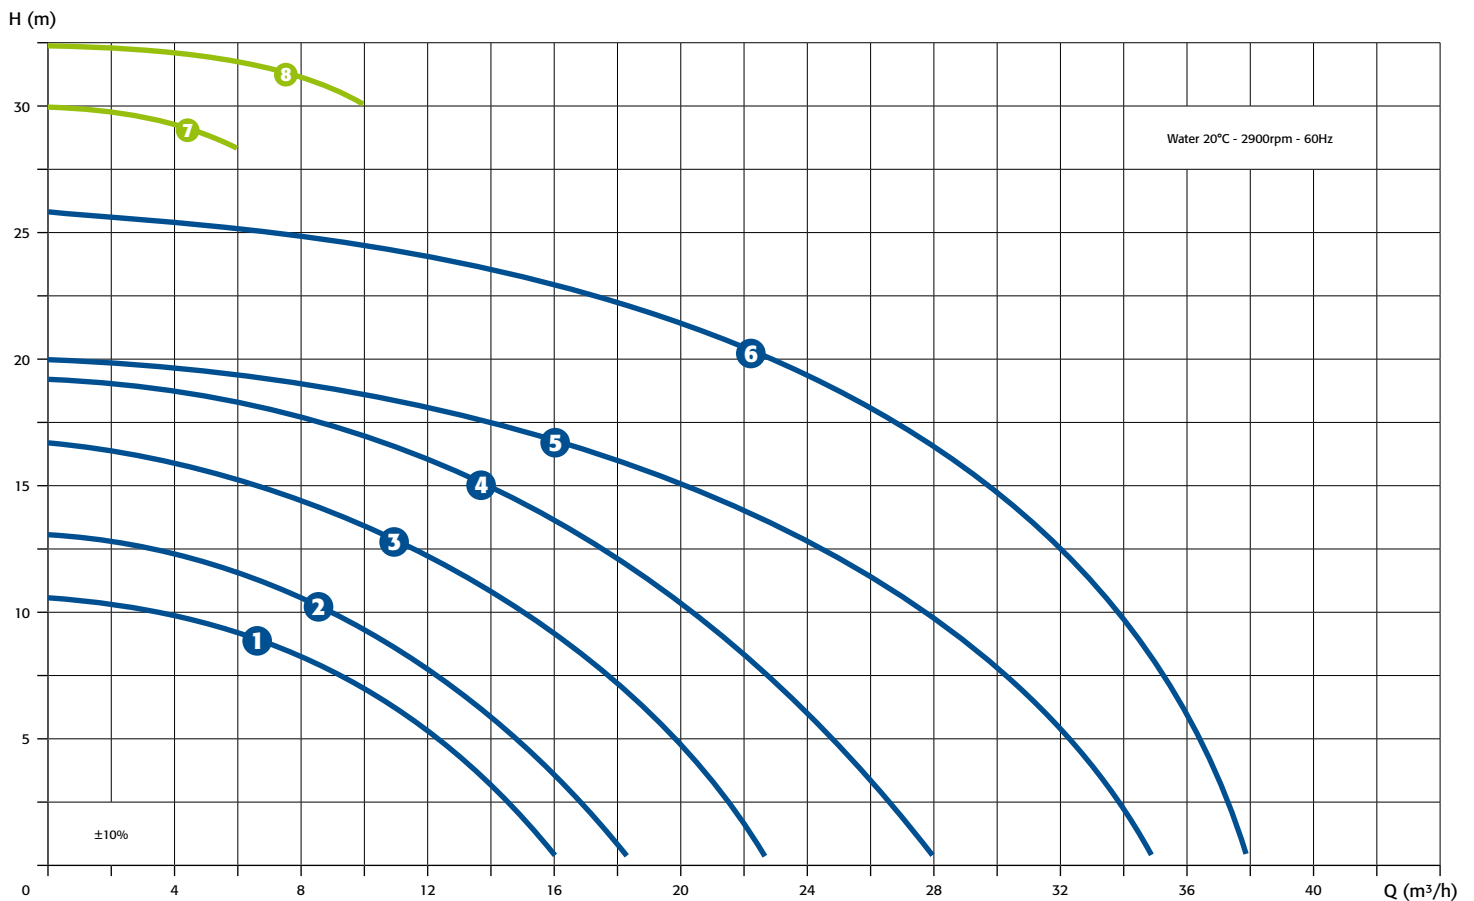

# Curve Type

- 1 D18-14-400-PP/PVDF
- 2 D18-18-400-PP/PVDF
- 3 D18-23-400-PP/PVDF
- 4 D18-30-400-PP/PVDF
- 5 D18-36-400-PP/PVDF
- 6 D18-43-400-PP/PVDF
- 7 D18-05-HD-400-PP/PVDF
- 8 D18-10-HD-400-PP/PVDF

The black pump body of the PVDF version is made out of Carbon Fiber Reinforced PVDF to minimize thermal expansion, maintaining maximum efficiency at elevated temperatures.