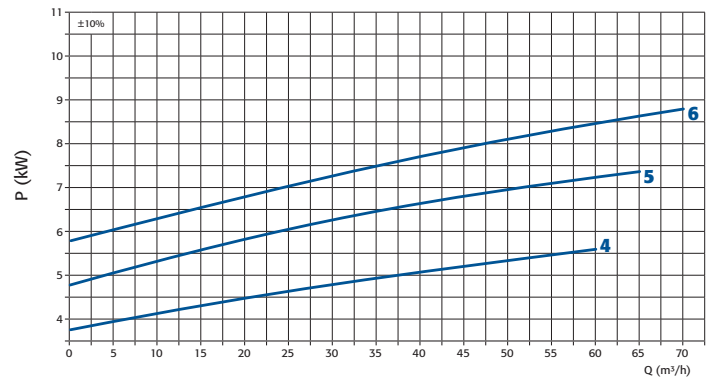

- 4 D24-60/29-400-PP
- 5 D24-65/37-400-PP
- 6 D24-70/42-400-PP