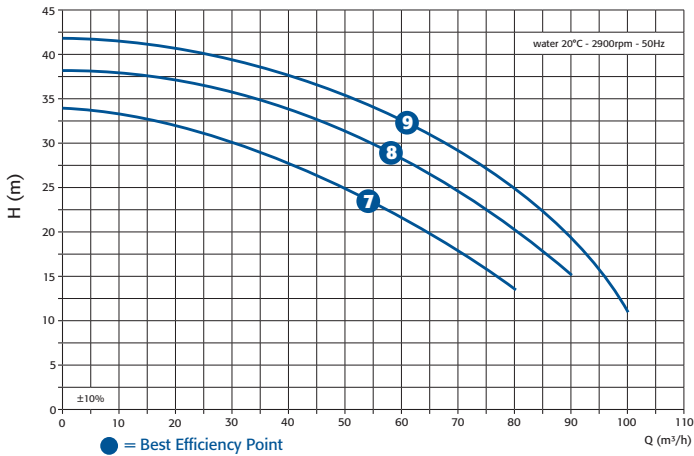

- 7 D24-80/34-400-PP
- 8 D24-90/38-400-PP
- 9 D24-100/42-400-PP