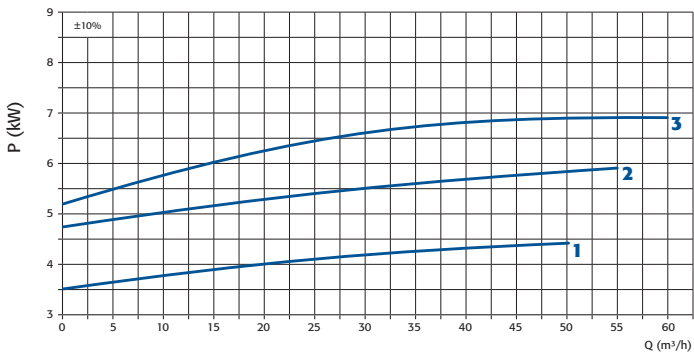

40.000 - 100.000 /

D24-65/37-400-PP

•

•

•

•

•

•	PP	NPP
•		400
•		-
•	PVDF	CPVC
•		PP,
•		( )
•		

•

Type	Out (d/DN)
D24-50/27-400-PP	
D24-55/35-400-PP	63/50
D24-60/42-400-PP	
D24-60/29-400-PP	
D24-65/37-400-PP	75/65
D24-70/42-400-PP	
D24-80/34-400-PP	
D24-90/38-400-PP	75/65
D24-100/42-400-PP	

- 1 D24-50/27-400-PP
- 2 D24-55/35-400-PP
- 3 D24-60/42-400-PP