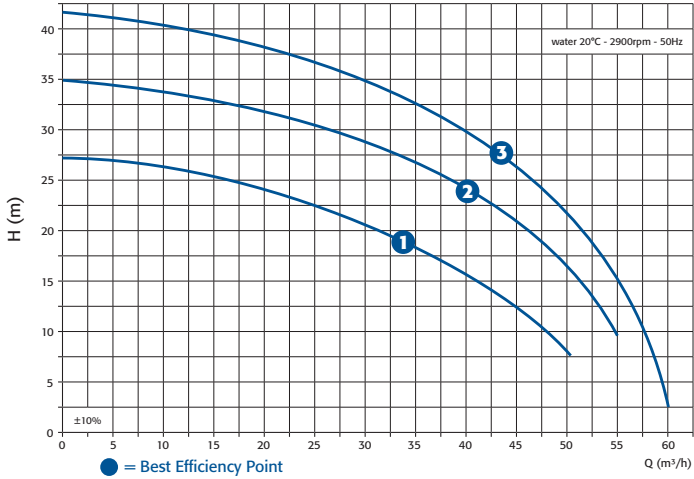

40.000 - 100.000 /

D24-65/37-400-PP

•

•

•

•

•

•	PP	NPP
•		400
•		-
•	PVDF	CPVC
•		PP,
•		( )
•		

•

Type	Out (d/DN)
D24-50/27-400-PP	
D24-55/35-400-PP	63/50
D24-60/42-400-PP	
D24-60/29-400-PP	
D24-65/37-400-PP	75/65
D24-70/42-400-PP	
D24-80/34-400-PP	
D24-90/38-400-PP	75/65
D24-100/42-400-PP	

- 1 D24-50/27-400-PP
- 2 D24-55/35-400-PP
- 3 D24-60/42-400-PP