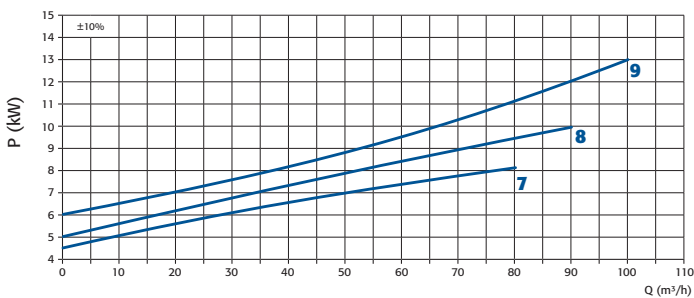

- 7 D24-80/34-400-PP
- 8 D24-90/38-400-PP
- 9 D24-100/42-400-PP