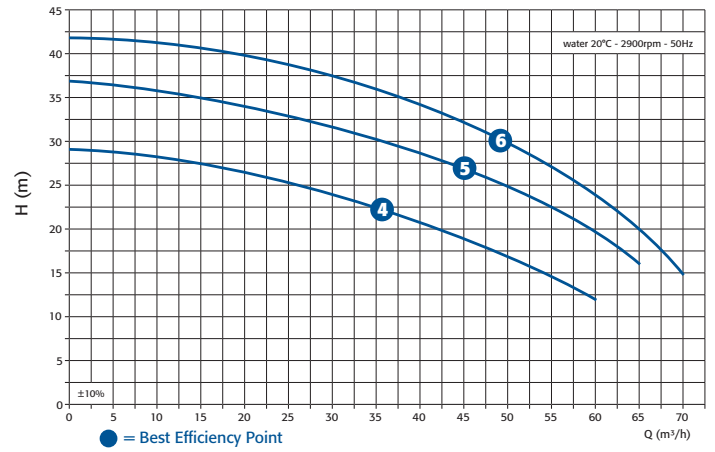

- 4 D24-60/29-400-PP
- 5 D24-65/37-400-PP
- 6 D24-70/42-400-PP