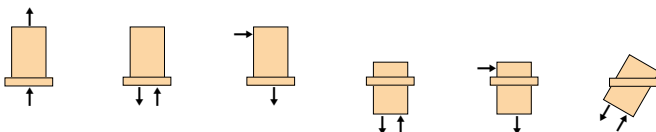

5.000-11.000 /

.
 ()
 (Ø 70) / ,) ,
 PVDF

 . Max PP 80°C / PVDF 100°C
 SS316
 , PVDF CPVC)

 (300)

F-71A-K-PP

FIT-71A-P-PP

F			FIT (in tank)			Medium	Material	In	Out
71/72	71A/72A	71Z/72Z	71A/72A	71Z/72Z	71L/72L	K/P/D/PC	PP/PVDF	d32/DN25	

Selection: F - 71A - K - PP

K = cartridges

Qty x L
71-K = 7 x 10"
72-K = 7 x 20"

P = discs

Qty	OD/ID	m ²
71-P = 37(32) x 205/32	1,2(1,0)	
72-P = 69(65) x 205/32	2,2(2,1)	

D = pleated bag^{*)}

L	m ²
71-D = 10"	0,8
72-D = 20"	1,4