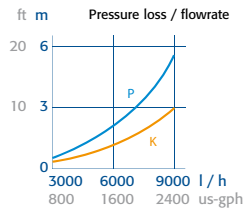

5.000-11.000 /

.
 ()
 (Ø 70) / ,) ,
 PVDF

 . Max PP 80°C / PVDF 100°C
 SS316
 , PVDF CPVC)

 (300)

F-71A-K-PP

FIT-71A-P-PP

F			FIT (in tank)			Medium	Material	In	Out
71/72	71A/72A	71Z/72Z	71A/72A	71Z/72Z	71L/72L	K/P/D/PC	PP/PVDF	d32/DN25	

Selection: F - 71A - K - PP

K = cartridges

Qty x L
71-K = 7 x 10"
72-K = 7 x 20"

P = discs

Qty	OD/ID	m ²
71-P = 37(32) x 205/32	1,2(1,0)	
72-P = 69(65) x 205/32	2,2(2,1)	

D = pleated bag^{*)}

L	m ²
71-D = 10"	0,8
72-D = 20"	1,4